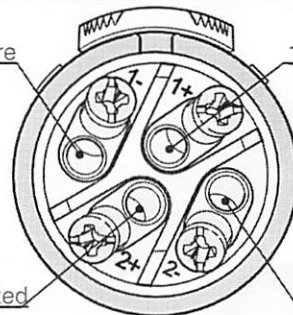

Diagram 220 – Anschluss Stecker Accu 700

Diagram 220 – Wiring connector accu 700

3a – NL2FX

1 - Blaue Ader | blue wire

1 + Braune Ader | brown wire

3b – NL4FX

1 - Blaue Ader | blue wire

1 + Braune Ader | brown wire

2+ Frei | not connected

2 - Frei | not connected