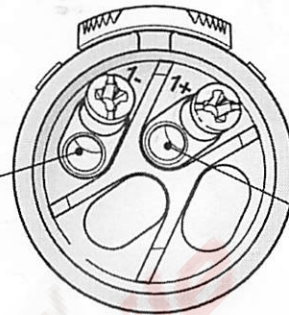

Diagram 220 – Anschluss Stecker Accu 700

Diagram 220 – Wiring connector accu 700

3a – NL2FX

1 - Blaue Ader | blue wire

1 + Braune Ader | brown wire

3b – NL4FX

1 - Blaue Ader | blue wire

1 + Braune Ader | brown wire

2+ Frei | not connected

2 - Frei | not connected