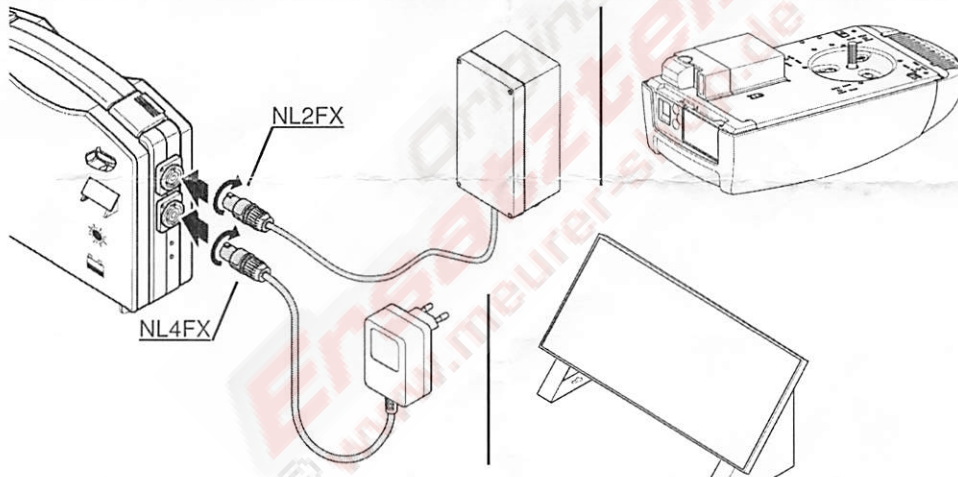

Diagram 220 – Anschluss Stecker Accu 700

Diagram 220 – Wiring connector accu 700

3a – NL2FX

1 - Blaue Ader | blue wire

1 + Braune Ader | brown wire

3b – NL4FX

1 - Blaue Ader | blue wire

1 + Braune Ader | brown wire

2+ Frei | not connected

2 - Frei | not connected