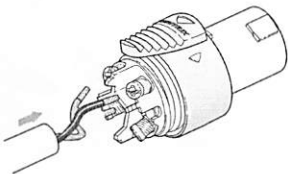

Diagram 220 – Anschluss Stecker Accu 700

Diagram 220 – Wiring connector accu 700

3a – NL2FX

1 - Blaue Ader | blue wire

1 + Braune Ader | brown wire

3b – NL4FX

1 - Blaue Ader | blue wire

1 + Braune Ader | brown wire

2+ Frei | not connected

2 - Frei | not connected