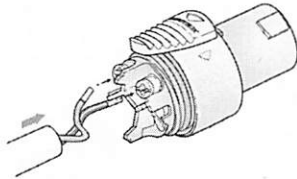

Diagram 220 – Anschluss Stecker Accu 700

Diagram 220 – Wiring connector accu 700

3a – NL2FX

1 - Blaue Ader | blue wire

1 + Braune Ader | brown wire

3b – NL4FX

1 - Blaue Ader | blue wire

1 + Braune Ader | brown wire

2+ Frei | not connected

2 - Frei | not connected