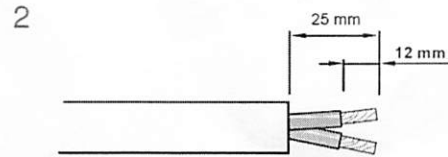

Diagram 220 – Anschluss Stecker Accu 700

Diagram 220 – Wiring connector accu 700

3a – NL2FX

1 - Blaue Ader | blue wire

1 + Braune Ader | brown wire

3b – NL4FX

1 - Blaue Ader | blue wire

1 + Braune Ader | brown wire

2+ Frei | not connected

2 - Frei | not connected